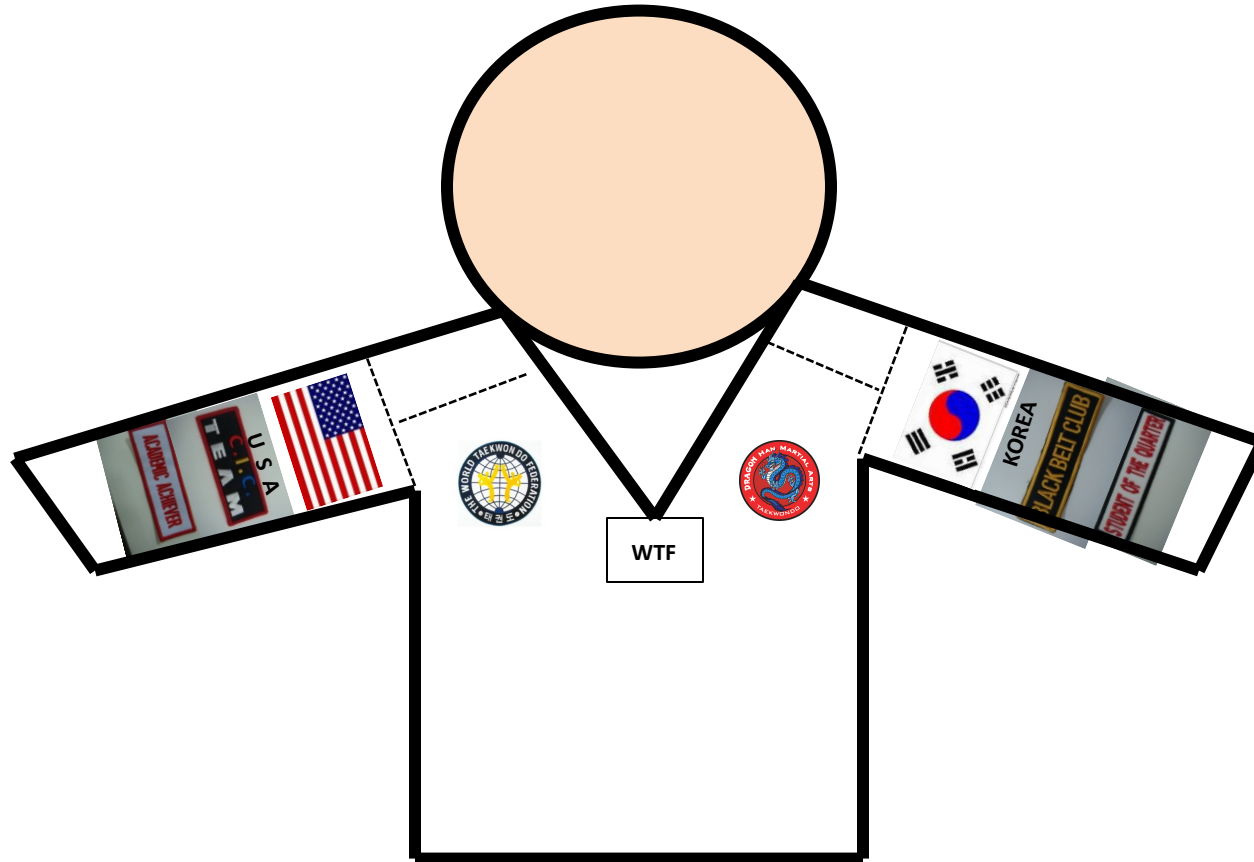

ALL PATCH CODE

Left Chest

Dragon Han Patch

Right shoulder

WTF Patch

Left shoulder

Korea Flag Patch
Black Belt Club Patch
Student Of The Quarter
LEVEL Patches 1-3

Right shoulder

USA Flag Patch
Any Special Patches
such as Team Patches, Split Club
Academic Award Patches, etc..
LEVEL Patches 4-6