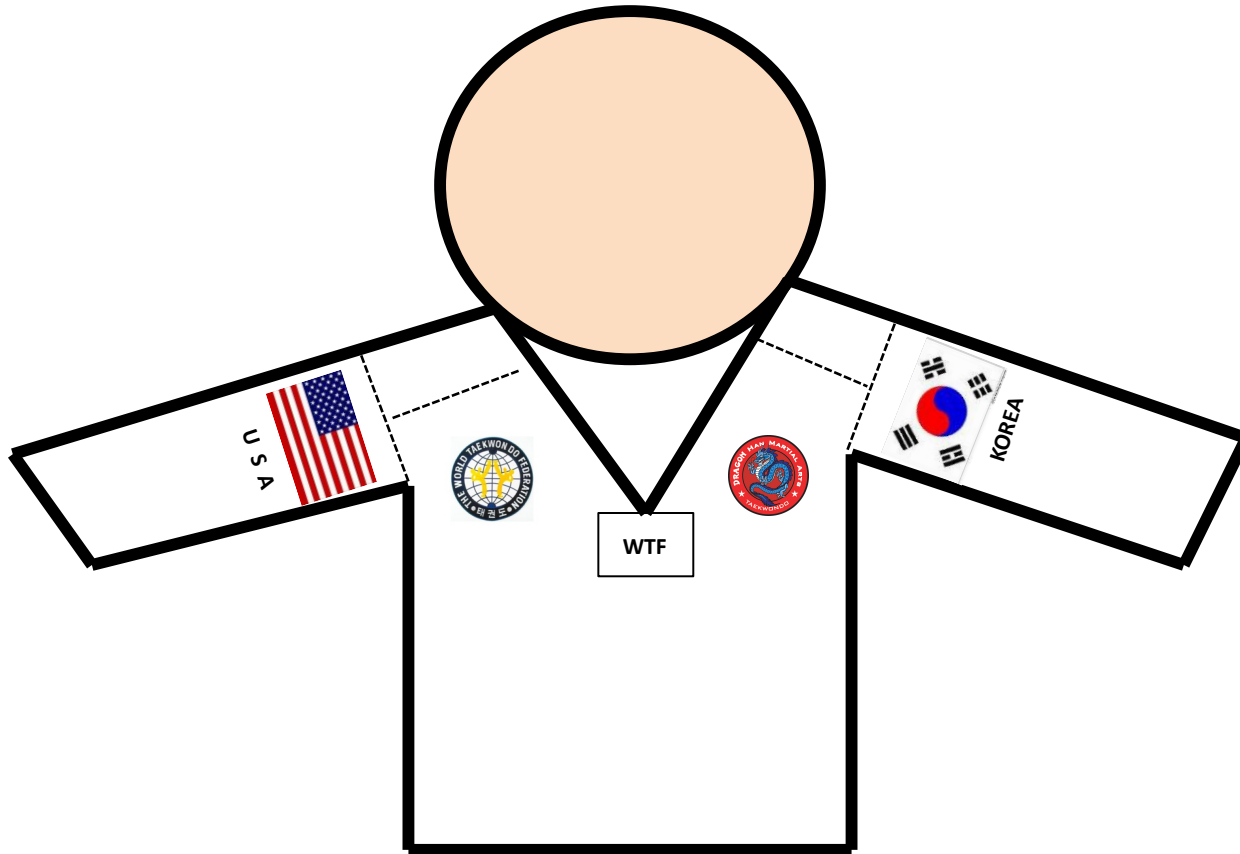

TESTING DRESS CODE

Left shoulder

Korea Flag Patch

Left Chest

Dragon Han Patch

Right shoulder

USA Flag Patch

Right Chest

WTF Patch